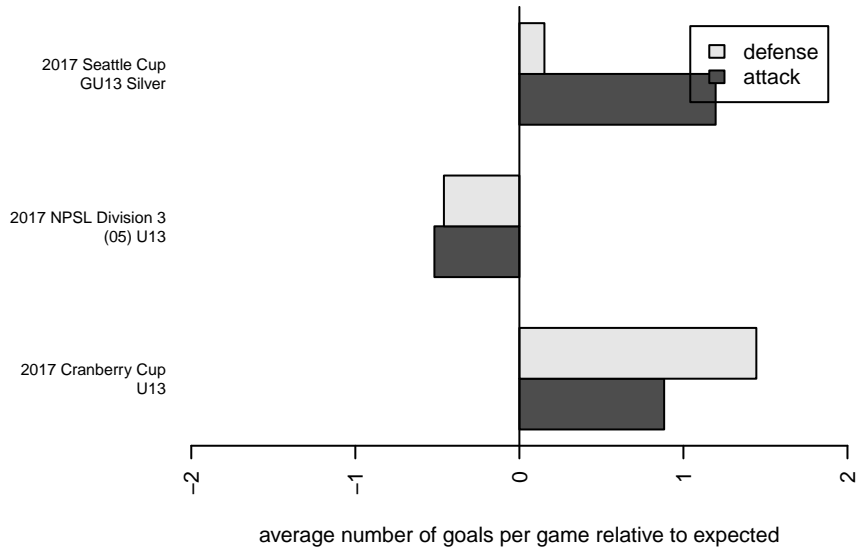

Venues played:  
 2017 Seattle Cup GU13 Silver  
 2017 Summer Slam Silver  
 2017 NPSL Division 3 (05) U13  
 2017 Cranberry Cup U13

**Crossfire Select Batig G05**  
 Dots are actual minus expected GF (blue circles) and GA (red triangles).  
 Blue line is smoothed change in attack strength. Red is smoothed change in defense strength.

**attack and defense variance (black dot)  
relative to other teams  
and top 10 in region**

**attack and defense rating  
relative to others at age  
and all opponents in last 13 months**

**Performance relative to 13 month average**