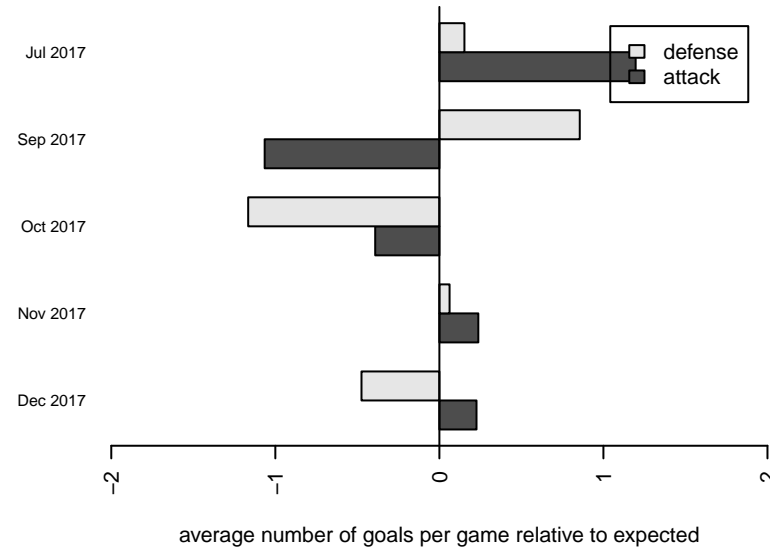

Performance relative to 13 month average