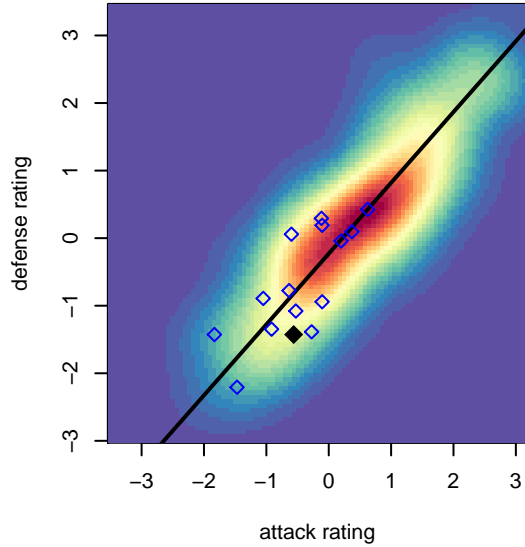

# Crossfire Select Batig G05

Crossfire Select  
 Redmond, WA  
 G05 total strength=515  
 attack=0.57 defense=0.24  
 fall league = NPSL Div 3 (05) U13

alt names used:  
 Crossfire Select G05 Batig  
 Crossfire Select G05 Batig  
 Crossfire Select G05 Batig  
 CROSSFIRE SELECT G05 BATIG

Venues played:  
 2017 Seattle Cup GU13 Silver  
 2017 Summer Slam Silver  
 2017 NPSL Division 3 (05) U13  
 2017 Cranberry Cup U13

**Crossfire Select Batig G05**  
 Dots are actual minus expected GF (blue circles) and GA (red triangles).  
 Blue line is smoothed change in attack strength. Red is smoothed change in defense strength.

**attack and defense variance (black dot)  
relative to other teams  
and top 10 in region**

**attack and defense rating  
relative to others at age  
and all opponents in last 13 months**

**Performance relative to 13 month average**