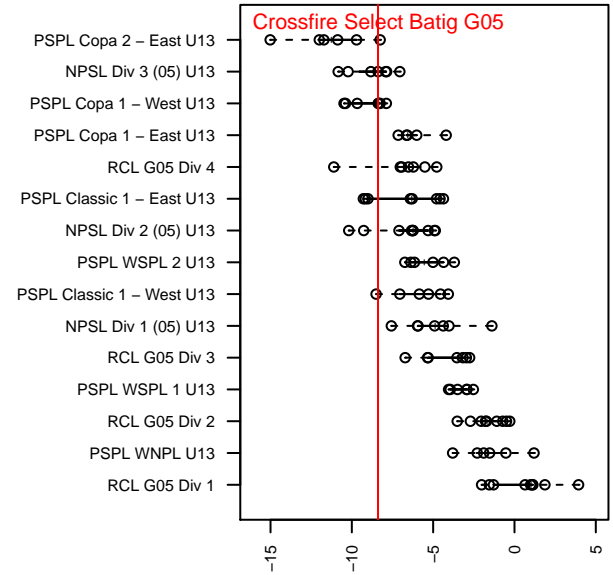

# Crossfire Select Batig G05

Crossfire Select  
 Redmond, WA  
 G05 total strength=515  
 attack=0.57 defense=0.24  
 fall league = NPSL Div 3 (05) U13

alt names used:  
 Crossfire Select G05 Batig  
 Crossfire Select G05 Batig  
 Crossfire Select G05 Batig  
 CROSSFIRE SELECT G05 BATIG

Venues played:  
 2017 Seattle Cup GU13 Silver  
 2017 Summer Slam Silver  
 2017 NPSL Division 3 (05) U13  
 2017 Cranberry Cup U13

**Crossfire Select Batig G05**  
 Dots are actual minus expected GF (blue circles) and GA (red triangles).  
 Blue line is smoothed change in attack strength. Red is smoothed change in defense strength.

**attack and defense variance (black dot)  
relative to other teams  
and top 10 in region**

**attack and defense rating  
relative to others at age  
and all opponents in last 13 months**

**Performance relative to 13 month average**