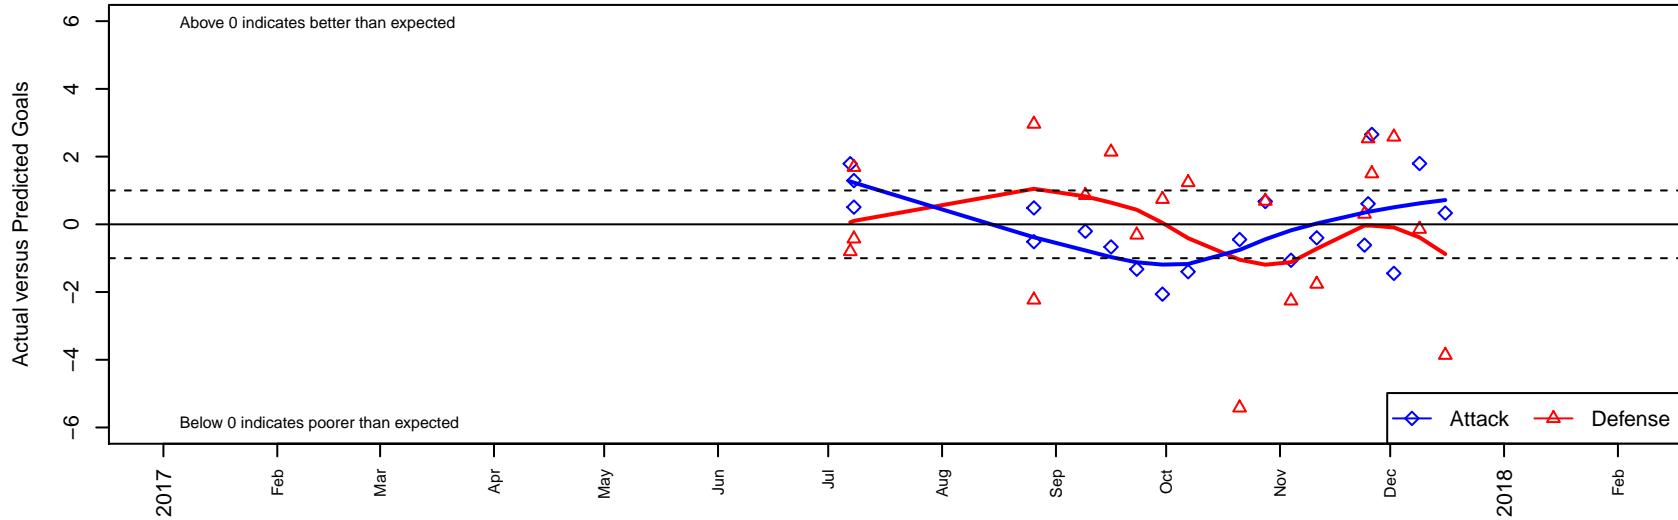

# Crossfire Select Batig G05

Crossfire Select  
 Redmond, WA  
 G05 total strength=515  
 attack=0.57 defense=0.24  
 fall league = NPSL Div 3 (05) U13

alt names used:  
 Crossfire Select G05 Batig  
 Crossfire Select G05 Batig  
 Crossfire Select G05 Batig  
 CROSSFIRE SELECT G05 BATIG

Venues played:  
 2017 Seattle Cup GU13 Silver  
 2017 Summer Slam Silver  
 2017 NPSL Division 3 (05) U13  
 2017 Cranberry Cup U13

**Crossfire Select Batig G05**  
 Dots are actual minus expected GF (blue circles) and GA (red triangles).  
 Blue line is smoothed change in attack strength. Red is smoothed change in defense strength.

**attack and defense variance (black dot)  
relative to other teams  
and top 10 in region**

**attack and defense rating  
relative to others at age  
and all opponents in last 13 months**

**Performance relative to 13 month average**