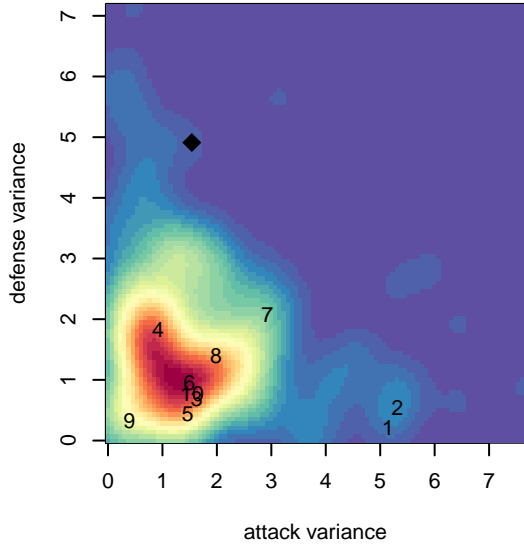

# Crossfire Select Batig G05

Crossfire Select  
 Redmond, WA  
 G05 total strength=515  
 attack=0.57 defense=0.24  
 fall league = NPSL Div 3 (05) U13

alt names used:  
 Crossfire Select G05 Batig  
 Crossfire Select G05 Batig  
 Crossfire Select G05 Batig  
 CROSSFIRE SELECT G05 BATIG

Venues played:  
 2017 Seattle Cup GU13 Silver  
 2017 Summer Slam Silver  
 2017 NPSL Division 3 (05) U13  
 2017 Cranberry Cup U13

**Crossfire Select Batig G05**  
 Dots are actual minus expected GF (blue circles) and GA (red triangles).  
 Blue line is smoothed change in attack strength. Red is smoothed change in defense strength.

**attack and defense variance (black dot)  
relative to other teams  
and top 10 in region**

**attack and defense rating  
relative to others at age  
and all opponents in last 13 months**

**Performance relative to 13 month average**